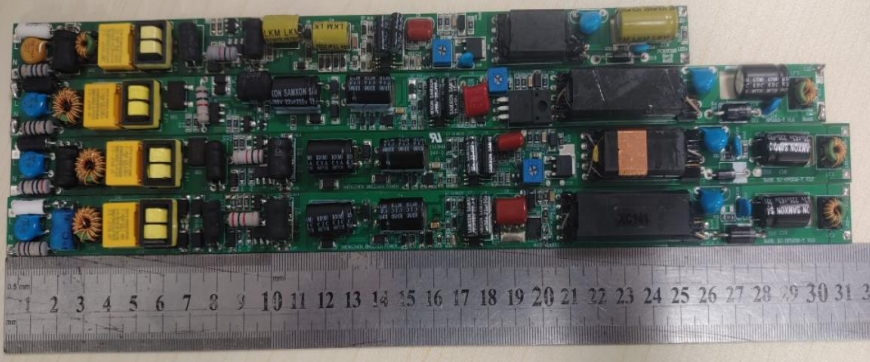

Signlite Opto-electronics Co., Ltd

www.signliteled.com | www.kingrowlight.com
 E-mail:sales@signlite.com.cn | Tel:0086-755-29518916 | 0086-15814478470
 Factory Address: 6F,Fuxinfa Industrial Park,Shuitian Fourth Industrial Park,Shiyan Town,Shenzhen,China. Post code 518108

SPEC	15W Triac driver-A	24W Triac driver-A	30W Triac driver-A	36W Triac driver-A	15W Triac driver-B	24W Triac driver-B	30W Triac driver-B	36W Triac driver-B
Driver Efficiency	82%	83%	83%	85%	85%	85%	85%	85%
Flicker	Flicker free	Flicker free	Flicker free	Flicker free	Flicker free	Flicker free	Flicker free	Flicker free
Input Voltage	200-240VAC	200-240VAC	200-240VAC	200-240VAC	100-130VAC	100-130VAC	100-130VAC	100-130VAC
Output Voltage	36-50VDC	36-50VDC	36-50VDC	36-50VDC	36-50VDC	36-50VDC	36-50VDC	36-50VDC
Output Current	Max 250mA	Max 400mA	Max 500mA	Max 600mA	Max 250mA	Max 400mA	Max 500mA	Max 600mA
Rated Power	Max 15W	Max 24W	Max 30W	Max 36W	Max 15W	Max 24W	Max 30W	Max 36W
PF	>0.9	>0.9	>0.9	>0.9	>0.9	>0.9	>0.9	>0.9
THD	null	null	null	null	null	null	null	null
Working Temperature	-20℃~45℃	-20℃~45℃	-20℃~45℃	-20℃~45℃	-20℃~45℃	-20℃~45℃	-20℃~45℃	-20℃~45℃
CE	null	null	null	null	null	null	null	null
Size/mm	L(X)W19H12	L(X)W19H12.5	L(X)W19H12.5	L(X)W19H13	L(X)W19H12	L(X)W19H12.5	L(X)W19H12.5	L(X)W19H13
Warranty	5 years	5 years	5 years	5 years	5 years	5 years	5 years	5 years
Price/yuan	¥24.00	¥28.00	¥32.00	¥35.00	¥24.00	¥28.00	¥32.00	¥35.00

15W Triac driver-A

24W Triac driver-A

30W Triac driver-A

30W Triac driver-A

30W Triac driver-B

30W Triac driver-B

24W Triac driver-B

15W Triac driver-B