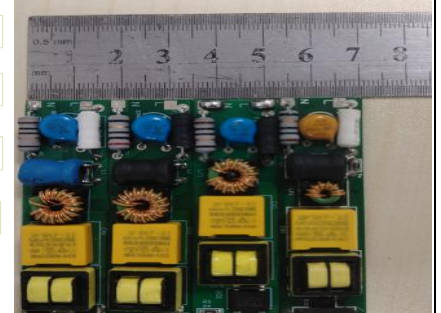

15W Triac driver-A

24W Triac driver-A

30W Triac driver-A

30W Triac driver-A