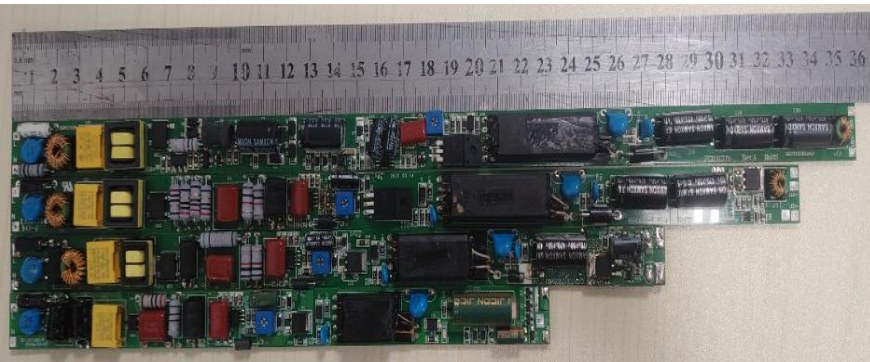

SPEC	15W Triac driver-A	24W Triac driver-A	30W Triac driver-A	36W Triac driver-A	15W Triac driver-B	24W Triac driver-B	30W Triac driver-B	36W Triac driver-B
Driver Efficiency	82%	83%	83%	85%	85%	85%	85%	85%
Flicker	Flicker free	Flicker free	Flicker free	Flicker free	Flicker free	Flicker free	Flicker free	Flicker free
Input Voltage	200-240VAC	200-240VAC	200-240VAC	200-240VAC	100-130VAC	100-130VAC	100-130VAC	100-130VAC
Output Voltage	36-50VDC	36-50VDC	36-50VDC	36-50VDC	36-50VDC	36-50VDC	36-50VDC	36-50VDC
Output Current	Max 250mA	Max 400mA	Max 500mA	Max 600mA	Max 250mA	Max 400mA	Max 500mA	Max 600mA
Rated Power	Max 15W	Max 24W	Max 30W	Max 36W	Max 15W	Max 24W	Max 30W	Max 36W
PF	>0.9	>0.9	>0.9	>0.9	>0.9	>0.9	>0.9	>0.9
THD	null	null	null	null	null	null	null	null
Working Temperature	-20℃~45℃	-20℃~45℃	-20℃~45℃	-20℃~45℃	-20℃~45℃	-20℃~45℃	-20℃~45℃	-20℃~45℃
CE	null	null	null	null	null	null	null	null
Size/mm	L(X)W19H12	L(X)W19H12.5	L(X)W19H12.5	L(X)W19H13	L(X)W19H12	L(X)W19H12.5	L(X)W19H12.5	L(X)W19H13
Warranty	5 years	5 years	5 years	5 years	5 years	5 years	5 years	5 years
Price/yuan	¥24.00	¥28.00	¥32.00	¥35.00	¥24.00	¥28.00	¥32.00	¥35.00

15W Triac driver-A

24W Triac driver-A

30W Triac driver-A

30W Triac driver-A

30W Triac driver-B

30W Triac driver-B

24W Triac driver-B

15W Triac driver-B