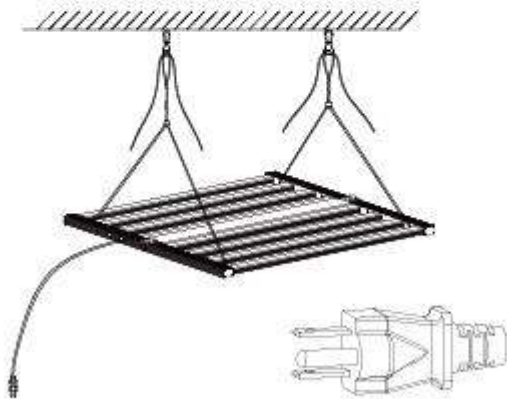

## Installation

### ■ Installation Instruction

**1. Hanging the lamp on the ceiling or other secure places with lifting rope.**

**2. Connecting the wires from driver to the lamp,**  
Note: the connector male plug arrow is aligned with the female plug arrow