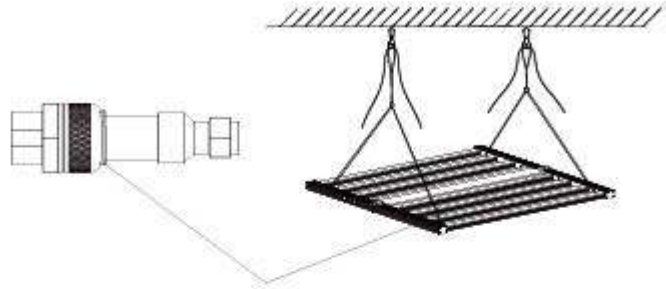

2. Connecting the wires from driver to the lamp,
Note: the connector male plug arrow is aligned with the female plug arrow