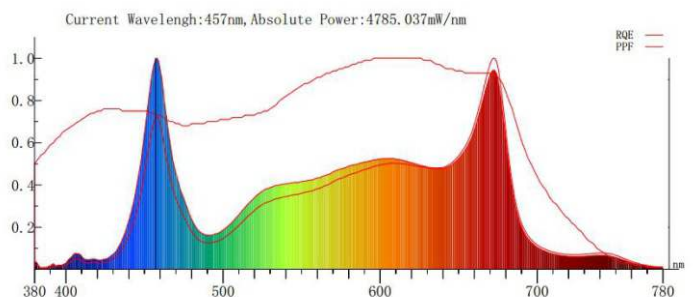

Product Specifications:

Product Name	1000W LED Grow Light
Model number	SL-G1000V1P06
Power	1000W
Input voltage	100-277VAC 50/60Hz
LED Brand	Samsung
LED Driver	JLC OR Sosen UL Driver
Lumen	160,000LM
Lumen efficiency	>160LM/W
CRI	>75
PPF (380-780nm)	2900μmol/S
EFF	2.9μmol/J
Color	Samsung Full spectrum +395nm+460nm +660nm +730nm
Coverage	5*8ft
Mounting height	≥ 12" (30cm) Above canopy
Supplementation time	12-18H/day
Protection level	>0.95
Lamp size	1085*1790*67mm
Housing color	Black, with 3M plug
Material	Aluminum
IP	IP54 (Indoor using)
Lifespan	>50,000H
Working Temperature	-37°C~+55°C
Operating Humidity	<95%
Storage Temperature	-40°C~+80°C
N.W/G.W < main and power supply >	16.3kg/pcs / 18.5kg/pcs
Package < main and power supply >	Size: 114*13*99cm QTY. 1pcs

Dimension(mm)

Spectrum