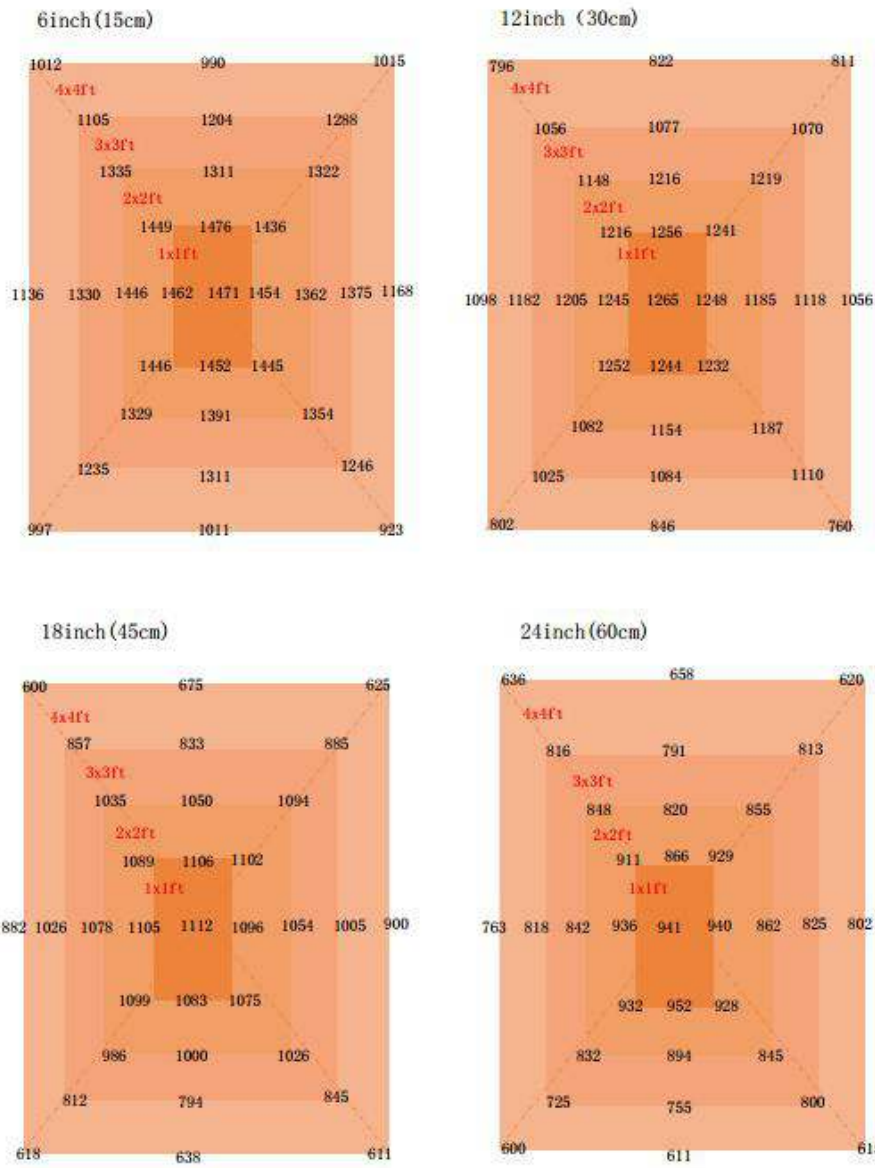

PPFD Distribution: