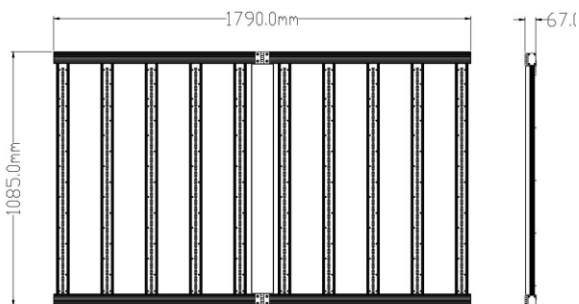

## Product Specifications:

<b>Product Name</b>	<b>1000W LED Grow Light</b>
Model number	SL-G1000V1P06
Power	1000W
Input voltage	100-277VAC 50/60Hz
LED Brand	Samsung
LED Driver	JLC OR Sosen UL Driver
Lumen	160,000LM
Lumen efficiency	>160LM/W
CRI	>75
PPF (380-780nm)	2900μmol/S
EFF	2.9μmol/J
Color	Samsung Full spectrum +395nm+460nm +660nm +730nm
Coverage	5*8ft
Mounting height	≥ 12" (30cm) Above canopy
Supplementation time	12-18H/day
Protection level	>0.95
Lamp size	1085*1790*67mm
Housing color	Black, with 3M plug
Material	Aluminum
IP	IP54 (Indoor using)
Lifespan	>50,000H
Working Temperature	-37°C~+55°C
Operating Humidity	<95%
Storage Temperature	-40°C~+80°C
N.W/G.W < main and power supply >	16.3kg/pcs / 18.5kg/pcs
Package < main and power supply >	Size: 114*13*99cm QTY. 1pcs

## Dimension(mm)

### Package:

Box	QTY.	Size	N.W/CTN	G.W/CTN
box	1PC	114*13*99 CM	16.3 KG	18.5 KG