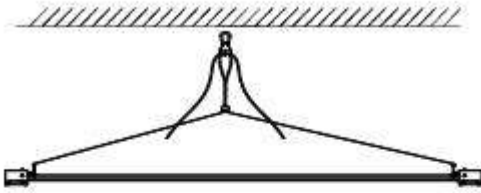

Installation

■ Installation Instruction

1. Hanging the lamp on the ceiling or other secure places with lifting rope.