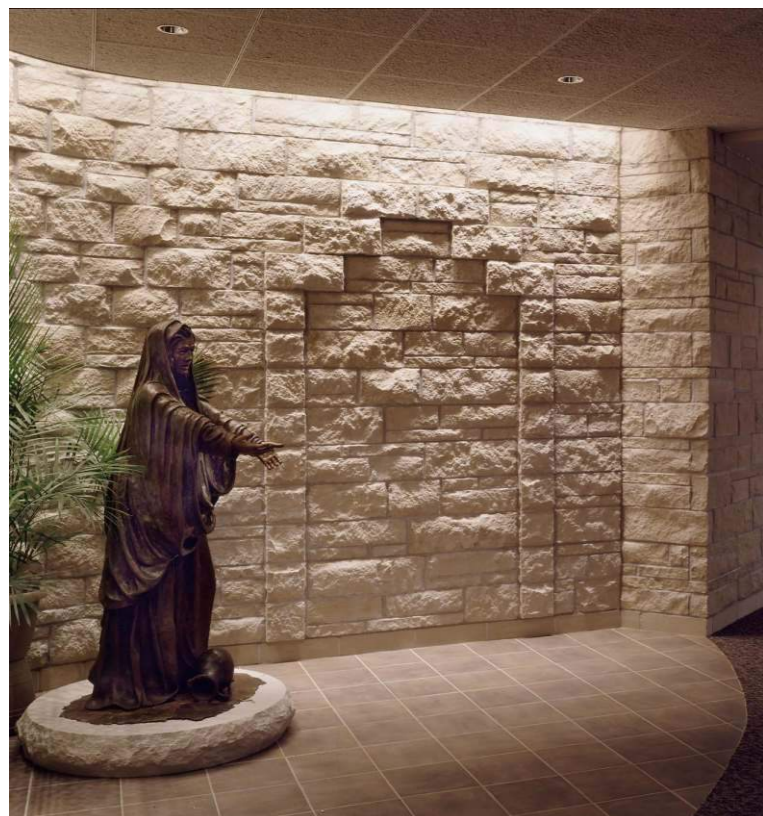

Application