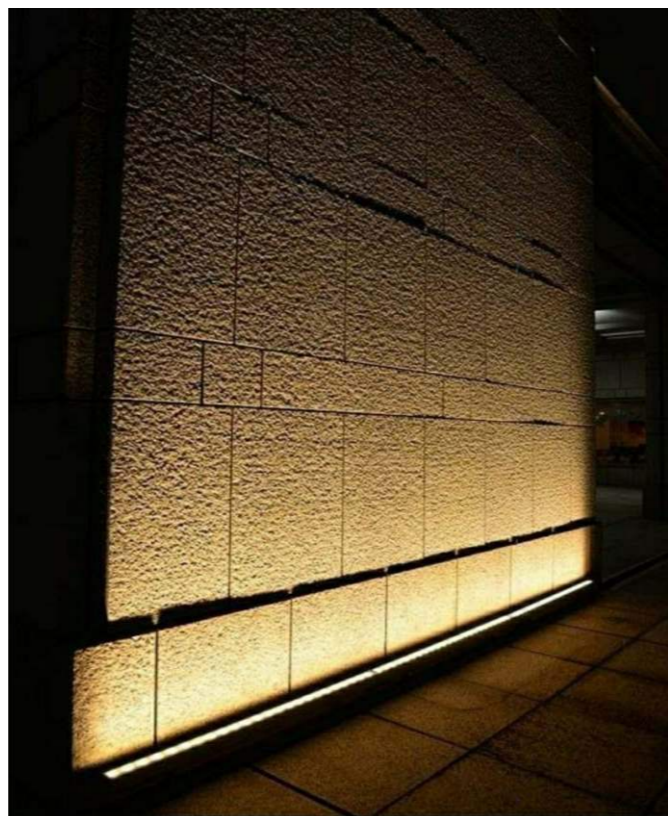

Application