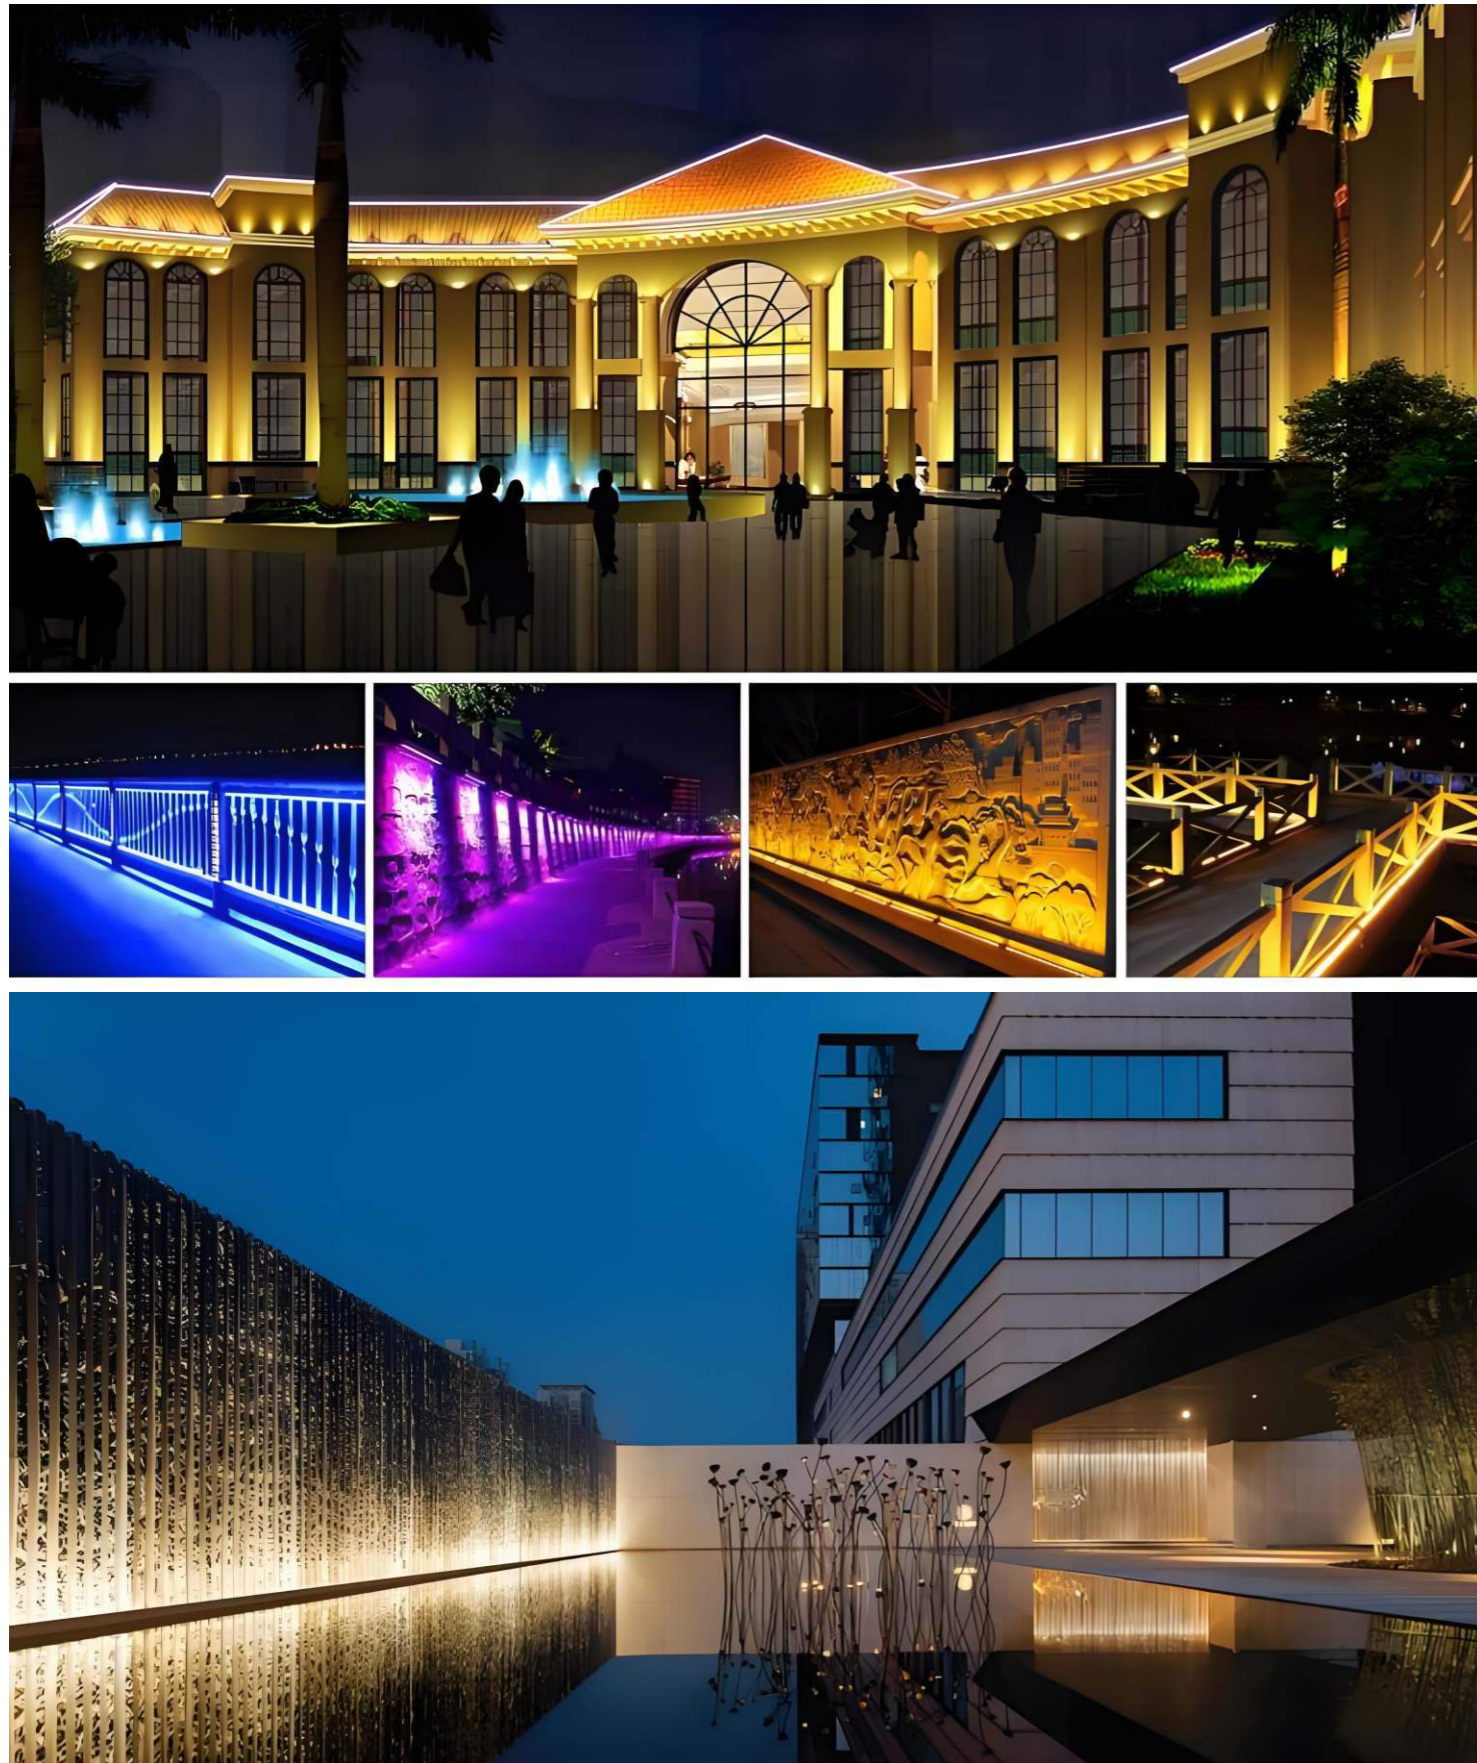

Application