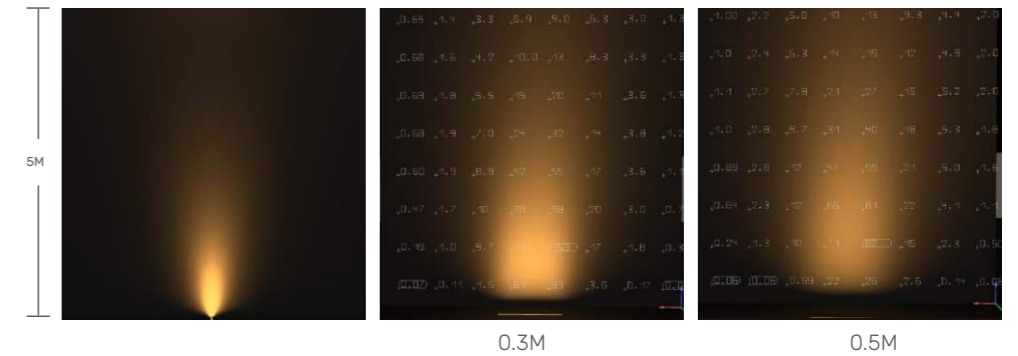

## Blazer 2.0 Wallwasher LED Strip

- Can be bent vertically and horizontally;
- 10\*60° / 20\*30° / 45° Lens for multiple angles;
- High light effect 3535 LED can be white light / DMX RGBW version;
- Using constant current IC design, IP67 waterproof;
- Complete clip accessories, bracket, aluminum channel, flexible bracket, outdoor special equipment and rotatable;
- Bending and twisting more gentle, smaller volume, large volume, light weight;
- Soft bend flexibility, strong impact resistant, high tear resistance and high weather resistance;
- 50,000 hours of life with a 5-year warranty.

## Luminous effect

### 20\*30°

20\*30 beam angle lens  
recommend distance from wall: 0.5M  
Light concentration, High lighting distance