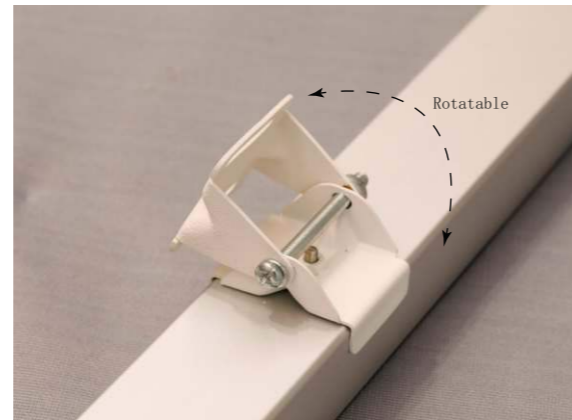

Scan QR Code

MAKE YOUR ILLUMINATED SIGNS BRIGHTER AND EVENER

**Free Bend Flexible  
Blazer 2.0 Wallwasher LED Strip**

## Blazer 2.0 Wallwasher LED Strip

- Can be bent vertically and horizontally;
- 10\*60° / 20\*30° / 45° Lens for multiple angles;
- High light effect 3535 LED can be white light / DMX RGBW version;
- Using constant current IC design, IP67 waterproof;
- Complete clip accessories, bracket, aluminum channel, flexible bracket, outdoor special equipment and rotatable;
- Bending and twisting more gentle, smaller volume, large volume, light weight;
- Soft bend flexibility, strong impact resistant, high tear resistance and high weather resistance;
- 50,000 hours of life with a 5-year warranty.