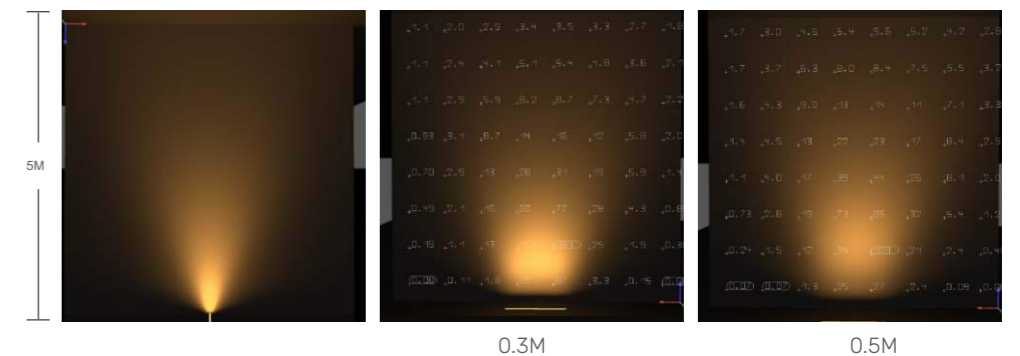

## Luminous effect

### 20\*30°

20\*30 beam angle lens  
recommend distance from wall:0.5M  
Light concentration,High lighting distance

### 10\*60°

10\*60 beam angle lens  
recommend distance from wall:0.5M  
larger luminous surface,High lighting distance

### 45°

45 degree beam angle lens  
recommend distance from wall:0.5M  
larger luminous surface