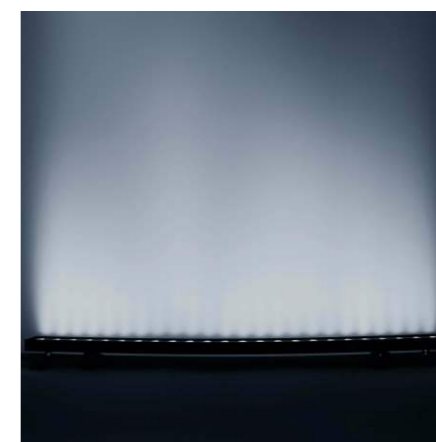

Application