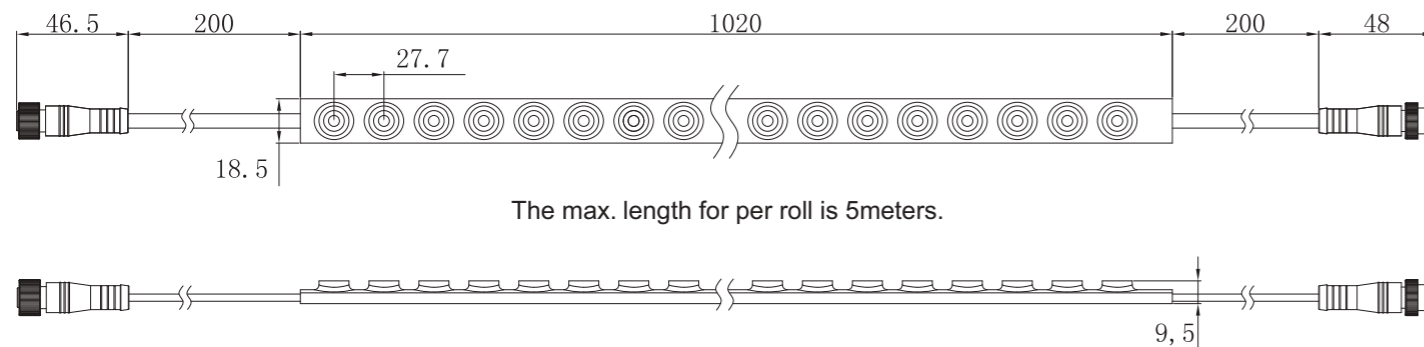

## Top Bend Flex LED Wall Washer (WOX2010E18C)

- Available colors:
  - (1)2700-6000K: min cutting length 125mm(6LEDs);
  - (2)RGB, RGBW, RGB DMX: min cutting length 166.7mm(6LEDs or 7LEDs);
- Optional aluminum profile kit, included: Aluminum profile,angle adjustable brackets.
- LED Quantity: 48 pcs/m (white), 42pcs/m(RGB, RGBW) or 36pcs/m(RGB DMX512)
- CRI: Ra>90 (for 2700-6000K only)
- 24VDC working and max 18W/meter(white color).
- Up to 120LM/W for 4000K.
- Maximum 5meters per continuous run length.
- Wall washing project Lighting height up to 4meters.
- 3M adhesive tape on back.
- IP67 rated.
- 3 Years warranty.

## Product Dimension