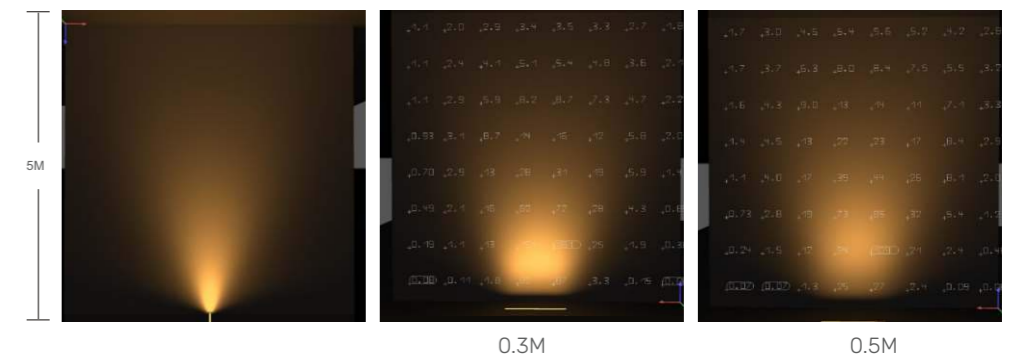

## Luminous effect

### 20\*30°

20\*30 beam angle lens  
recommend distance from wall: 0.5M  
Light concentration, High lighting distance

### 10\*60°

10\*60 beam angle lens  
recommend distance from wall: 0.5M  
larger luminous surface, High lighting distance

### 45°

45 degree beam angle lens  
recommend distance from wall: 0.5M  
larger luminous surface