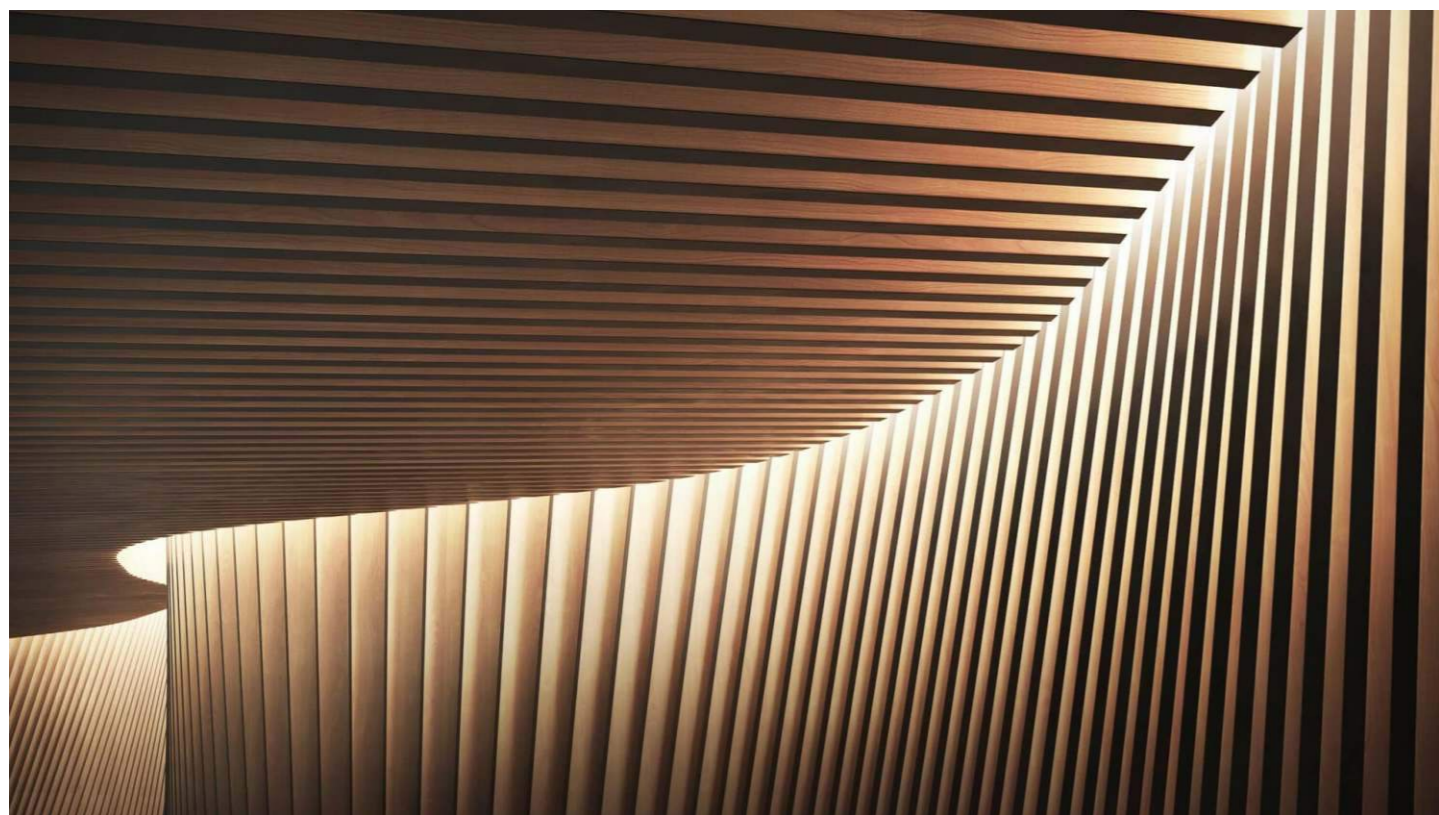

Application