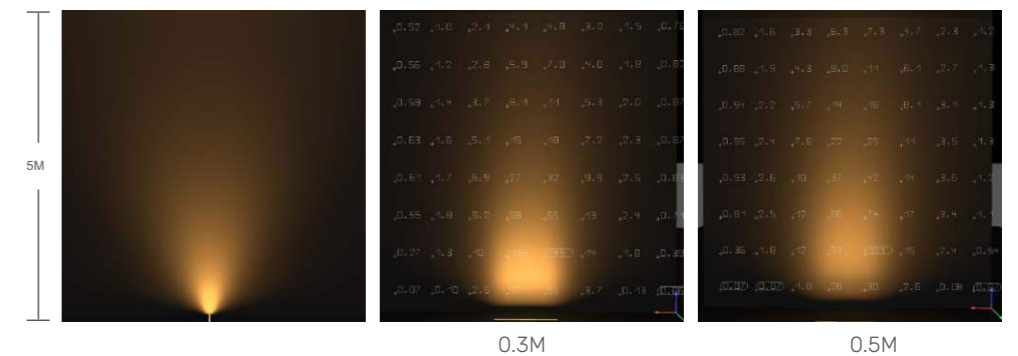

## Blazer 2.0 Wallwasher LED Strip

- Can be bent vertically and horizontally;
- 10\*60° / 20\*30° / 45° Lens for multiple angles;
- High light effect 3535 LED can be white light / DMX RGBW version;
- Using constant current IC design, IP67 waterproof;
- Complete clip accessories, bracket, aluminum channel, flexible bracket, outdoor special equipment and rotatable;
- Bending and twisting more gentle, smaller volume, large volume, light weight;
- Soft bend flexibility, strong impact resistant, high tear resistance and high weather resistance;
- 50,000 hours of life with a 5-year warranty.

## Luminous effect

### 20\*30°

20\*30 beam angle lens  
recommend distance from wall: 0.5M  
Light concentration, High lighting distance

### 10\*60°

10\*60 beam angle lens  
recommend distance from wall: 0.5M  
larger luminous surface, High lighting distance