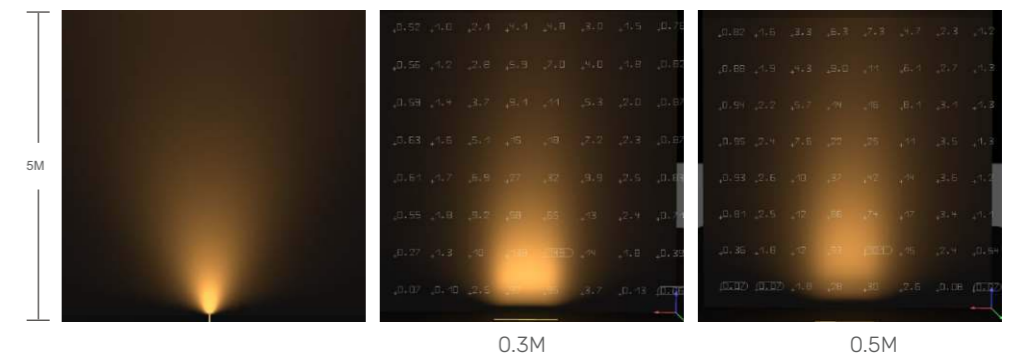

## Luminous effect

### 20\*30°

20\*30 beam angle lens  
recommend distance from wall:0.5M  
Light concentration,High lighting distance

### 10\*60°

10\*60 beam angle lens  
recommend distance from wall:0.5M  
larger luminous surface,High lighting distance