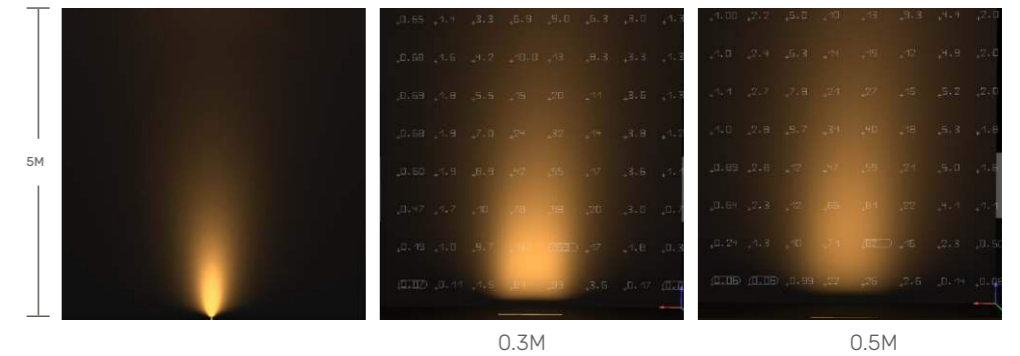

Luminous effect

20*30°

20*30 beam angle lens
recommend distance from wall:0.5M
Light concentration,High lighting distance