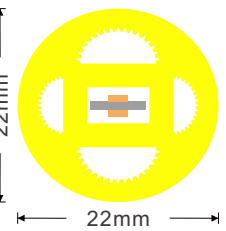

Features :

360D bending design
Super bright, dot-free illumination
Silicone tube sleeved, IP65 water-proof
Millions of color options by working with controller.