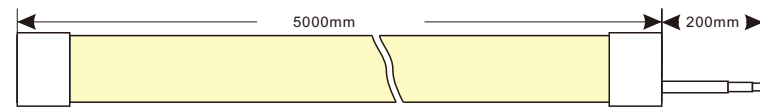

Features :

- 180D bending design
- Super bright, dot-free illumination
- Silicone tube sleeved, IP65 water-proof

Parameters :

ModelNo.	Voltage	Power	LEDType	LEDQty	CCT	Ra	Cutting Unit
NQX13AA	DC12V	8W/m	SMD2835	120LEDs/m	2700-6500K	>80	25mm
NQX13AC	DC24V	8W/m	SMD2835	120LEDs/m	2700-6500K	>80	50mm