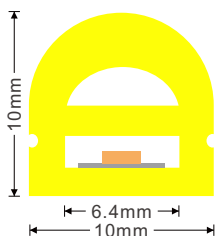

Neon LED Strip

180D/360D view neon

Product : NQX1010AA

Features :

- 180D bending design
- Super bright, dot-free illumination
- Silicone tube sleeved, IP65 water-proof

Parameters :

ModelNo.	Voltage	Power	LEDType	LEDQty	CCT	Ra	Cutting Unit
NQX1010AA	DC12V	8W/m	SMD2835	120LEDs/m	2700-6500K	>80	25mm
NQX1010AC	DC24V	8W/m	SMD2835	120LEDs/m	2700-6500K	>80	50mm