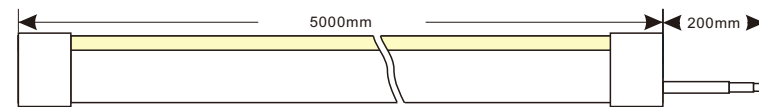

Neon LED Strip

Top view neon

Product : NQX0606TA

Features :

- Top bending design
- Super bright, dot-free illumination
- Silicone tube sleeved, IP65 water-proof

Product : NQX1010TA-A

Features :

- Top bending design
- Super bright, dot-free illumination
- Silicone tube sleeved, IP65 water-proof