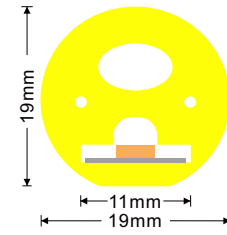

Product : NQX1513AA

Features :

- 180D bending design
- Super bright, dot-free illumination
- Silicone tube sleeved, IP65 water-proof

Parameters :

ModelNo.	Voltage	Power	LEDType	LEDQty	CCT	Ra	Cutting Unit
NQX1513AA	DC12V	14.4W/m	SMD2835	120LEDs/m	2700-6500K	>80	25mm
NQX1513AC	DC24V	14.4W/m	SMD2835	120LEDs/m	2700-6500K	>80	50mm

Product : NQX19AA

Features :

180D bending design
Super bright, dot-free illumination
Silicone tube sleeved, IP65 water-proof
Millions of color options by working with controller.

Parameters :

ModelNo.	Voltage	Power	LEDType	LEDQty	CCT	Ra	CuttingUnit
NQX19AA	DC12V	14.4W/m	SMD2835	120LEDs/m	2700-6500K	>80	25mm
NQX19AC	DC24V	14.4W/m	SMD2835	120LEDs/m	2700-6500K	>80	50mm
NAQ19AA/C	DC12/24V	14.4W/m	SMD5050	84LEDs/m	RGB	N/A	71.4mm