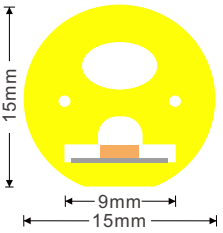

Features :

- 180D bending design
- Super bright, dot-free illumination
- Silicone tube sleeved, IP65 water-proof

Parameters :

ModelNo.	Voltage	Power	LEDType	LEDQty	CCT	Ra	Cutting Unit
NQX15AA	DC12V	9.6W/m	SMD2835	120LEDs/m	2700-6500K	>80	25mm
NQX15AC	DC24V	9.6W/m	SMD2835	120LEDs/m	2700-6500K	>80	50mm