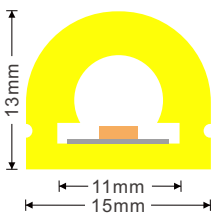

Features :

- 180D bending design
- Super bright, dot-free illumination
- Silicone tube sleeved, IP65 water-proof