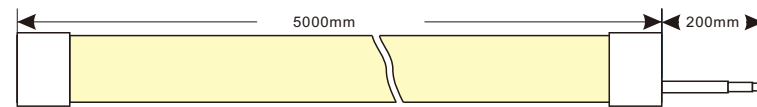

Features :

180D bending design
Super bright, dot-free illumination
Silicone tube sleeved, IP65 water-proof
Millions of color options by working with controller.

Parameters :

ModelNo.	Voltage	Power	LEDType	LEDQty	CCT	Ra	CuttingUnit
NQX19AA	DC12V	14.4W/m	SMD2835	120LEDs/m	2700-6500K	>80	25mm
NQX19AC	DC24V	14.4W/m	SMD2835	120LEDs/m	2700-6500K	>80	50mm
NAQ19AA/C	DC12/24V	14.4W/m	SMD5050	84LEDs/m	RGB	N/A	71.4mm