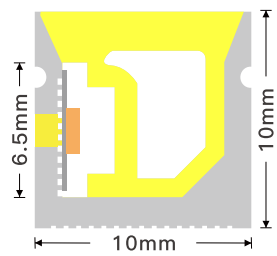

Features :

- Side bending design
- Super bright, dot-free illumination
- Silicone tube sleeved, IP65 water-proof

Parameters :

ModelNo.	Voltage	Power	LEDType	LEDQty	CCT	Ra	Cutting Unit
NQX1010SA	DC12V	8W/m	SMD2835	120LEDs/m	2700-6500K	>80	25mm
NQX1010SC	DC24V	8W/m	SMD2835	120LEDs/m	2700-6500K	>80	50mm