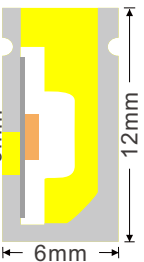

Features :

- Side bending design
- Super bright, dot-free illumination
- Silicone tube sleeved, IP65 water-proof
- Millions of color options by working with controller.