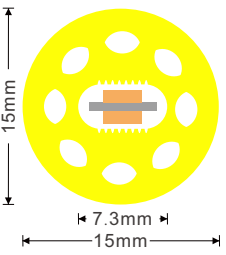

Features :

360D bending design
Super bright, dot-free illumination
Silicone tube sleeved, IP65 water-proof

Parameters :

ModelNo.	Voltage	Power	LEDType	LEDQty	CCT	Ra	CuttingUnit
NQX15RA	DC12V	12W/m	SMD2835	240LEDs/m	2700-6500K	>80	25mm
NQX15RC	DC24V	12W/m	SMD2835	240LEDs/m	2700-6500K	>80	50mm