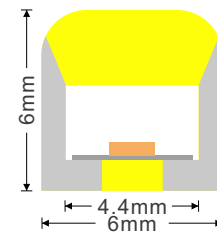

Neon LED Strip

Top view neon

Product : NQX0606TA

Features :

- Top bending design
- Super bright, dot-free illumination
- Silicone tube sleeved, IP65 water-proof

Product : NQX1010TA-A

Features :

- Top bending design
- Super bright, dot-free illumination
- Silicone tube sleeved, IP65 water-proof