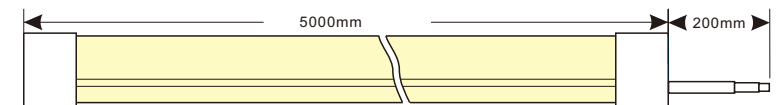

Features :

- 180D bending design
- Super bright, dot-free illumination
- Silicone tube sleeved, IP65 water-proof