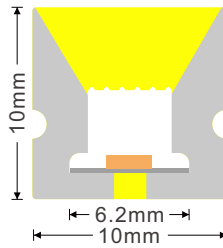

Neon LED Strip

Top view neon

Product : NQX0606TA

Features :

- Top bending design
- Super bright, dot-free illumination
- Silicone tube sleeved, IP65 water-proof

Product : NQX1010TA-A

Features :

- Top bending design
- Super bright, dot-free illumination
- Silicone tube sleeved, IP65 water-proof