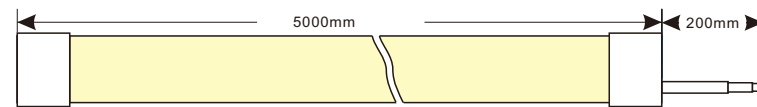

Features :

360D bending design
Super bright, dot-free illumination
Silicone tube sleeved, IP65 water-proof

Parameters :

ModelNo.	Voltage	Power	LEDType	LEDQty	CCT	Ra	CuttingUnit
NQX13RA	DC12V	10W/m	SMD2835	240LEDs/m	2700-6500K	>80	25mm
NQX13RC	DC24V	10W/m	SMD2835	240LEDs/m	2700-6500K	>80	50mm