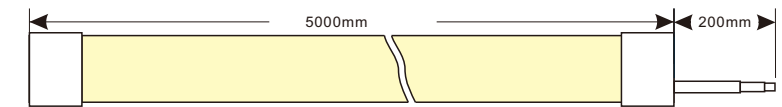

Features :

- 180D bending design
- Super bright, dot-free illumination
- Silicone tube sleeved, IP65 water-proof

Parameters :

ModelNo.	Voltage	Power	LEDType	LEDQty	CCT	Ra	Cutting Unit
NQX15AA	DC12V	9.6W/m	SMD2835	120LEDs/m	2700-6500K	>80	25mm
NQX15AC	DC24V	9.6W/m	SMD2835	120LEDs/m	2700-6500K	>80	50mm