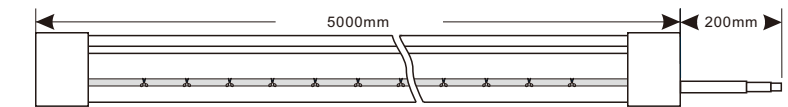

Product : NQX0410SA

Features :

- Side bending design
- Super bright, dot-free illumination
- Silicone tube sleeved, IP65 water-proof

Parameters :

ModelNo.	Voltage	Power	LEDType	LEDQty	CCT	Ra	Cutting Unit
NQX0410SA	DC12V	8W/m	SMD2835	120LEDs/m	2700-6500K	>80	25mm
NQX0410SC	DC24V	8W/m	SMD2835	120LEDs/m	2700-6500K	>80	50mm