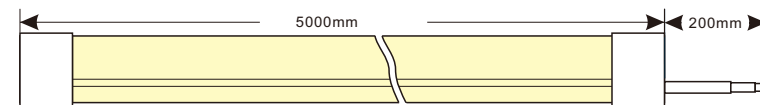

Features :

- 180D bending design
- Super bright, dot-free illumination
- Silicone tube sleeved, IP65 water-proof
- Millions of color options by working with controller.

Parameters :

ModelNo.	Voltage	Power	LEDType	LEDQty	CCT	Ra	Cutting Unit
NQX1311AA	DC12V	9.6W/m	SMD2835	120LEDs/m	2700-6500K	>80	25mm
NQX1311AC	DC24V	9.6W/m	SMD2835	120LEDs/m	2700-6500K	>80	50mm
NAQ1311AA/C	DC12/24V	12W/m	SMD5050	84LEDs/m	RGB	N/A	71.4mm