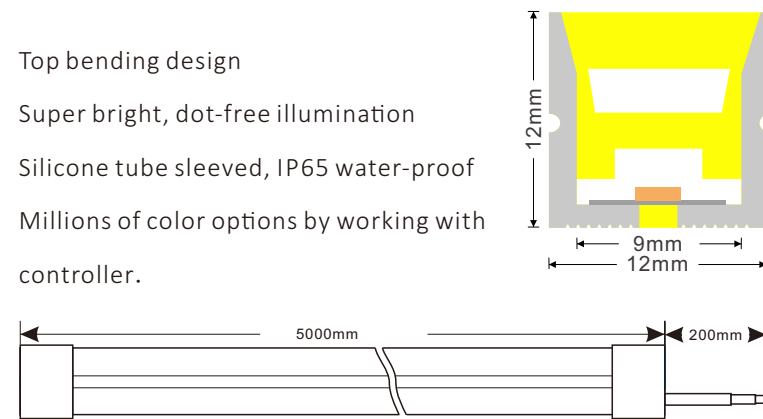

Features :

- Top bending design
- Super bright, dot-free illumination
- Silicone tube sleeved, IP65 water-proof
- Millions of color options by working with controller.