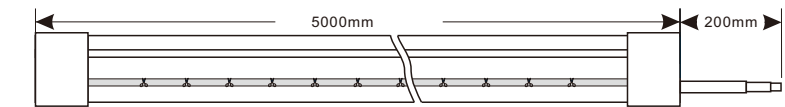

Features :

- Side bending design
- Super bright, dot-free illumination
- Silicone tube sleeved, IP65 water-proof

Parameters :

ModelNo.	Voltage	Power	LEDType	LEDQty	CCT	Ra	Cutting Unit
NQX1010SA	DC12V	8W/m	SMD2835	120LEDs/m	2700-6500K	>80	25mm
NQX1010SC	DC24V	8W/m	SMD2835	120LEDs/m	2700-6500K	>80	50mm