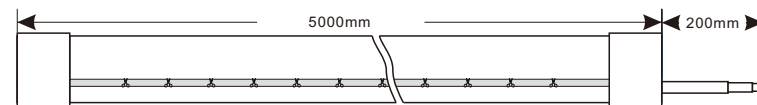

Product : NQX0613SA

Features :

- Side bending design
- Super bright, dot-free illumination
- Silicone tube sleeved, IP65 water-proof
- Millions of color options by working with controller.

Parameters :

ModelNo.	Voltage	Power	LEDType	LEDQty	CCT	Ra	Cutting Unit
NQX0613SA	DC12V	9.6W/m	SMD2835	120LEDs/m	2700-6500K	>80	25mm
NQX0613SC	DC24V	9.6W/m	SMD2835	120LEDs/m	2700-6500K	>80	50mm
NAQ0613SA/C	DC12/24V	12W/m	SMD5050	84LEDs/m	RGB	N/A	71.4mm

Product : NQX0816SA

Features :

- Side bending design
- Super bright, dot-free illumination
- Silicone tube sleeved, IP65 water-proof
- Millions of color options by working with controller.

Parameters :

ModelNo.	Voltage	Power	LEDType	LEDQty	CCT	Ra	Cutting Unit
NQX0816SA	DC12V	9.6W/m	SMD2835	120LEDs/m	2700-6500K	>80	25mm
NQX0816SC	DC24V	9.6W/m	SMD2835	120LEDs/m	2700-6500K	>80	50mm
NAQ0816SA/C	DC12/24V	12W/m	SMD5050	84LEDs/m	RGB	N/A	71.4mm