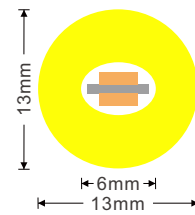

Features :

360D bending design
Super bright, dot-free illumination
Silicone tube sleeved, IP65 water-proof

Parameters :

ModelNo.	Voltage	Power	LEDType	LEDQty	CCT	Ra	CuttingUnit
NQX13RA	DC12V	10W/m	SMD2835	240LEDs/m	2700-6500K	>80	25mm
NQX13RC	DC24V	10W/m	SMD2835	240LEDs/m	2700-6500K	>80	50mm