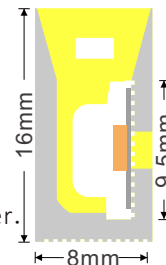

Features :

- Side bending design
- Super bright, dot-free illumination
- Silicone tube sleeved, IP65 water-proof
- Millions of color options by working with controller.

Parameters :

ModelNo.	Voltage	Power	LEDType	LEDQty	CCT	Ra	Cutting Unit
NQX0816SA	DC12V	9.6W/m	SMD2835	120LEDs/m	2700-6500K	>80	25mm
NQX0816SC	DC24V	9.6W/m	SMD2835	120LEDs/m	2700-6500K	>80	50mm
NAQ0816SA/C	DC12/24V	12W/m	SMD5050	84LEDs/m	RGB	N/A	71.4mm