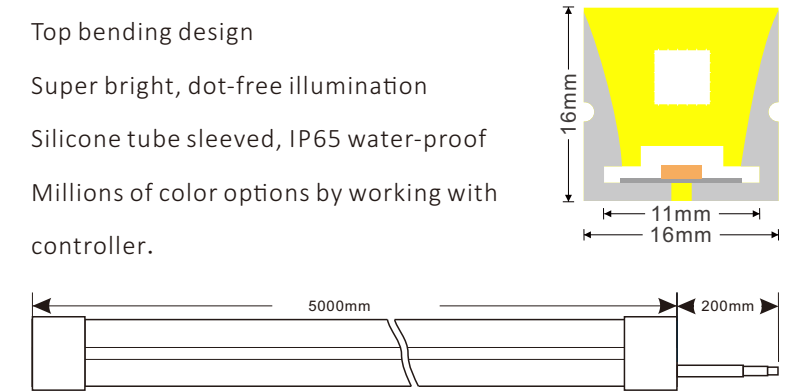

Features :

- Top bending design
- Super bright, dot-free illumination
- Silicone tube sleeved, IP65 water-proof
- Millions of color options by working with controller.

Parameters :

ModelNo.	Voltage	Power	LEDType	LEDQty	CCT	Ra	Cutting Unit
NQX1616TA-A	DC12V	14.4W/m	SMD2835	120LEDs/m	2700-6500K	>80	25mm
NQX1616TC-A	DC24V	14.4W/m	SMD2835	120LEDs/m	2700-6500K	>80	50mm
NAQ1616TA/C-A	DC12/24V	14.4W/m	SMD5050	84LEDs/m	RGB	N/A	71.4mm