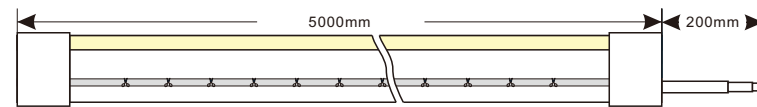

Features :

- Side bending design
- Super bright, dot-free illumination
- Silicone tube sleeved, IP65 water-proof
- Millions of color options by working with controller.

Parameters :

ModelNo.	Voltage	Power	LEDType	LEDQty	CCT	Ra	Cutting Unit
NQX0613SA	DC12V	9.6W/m	SMD2835	120LEDs/m	2700-6500K	>80	25mm
NQX0613SC	DC24V	9.6W/m	SMD2835	120LEDs/m	2700-6500K	>80	50mm
NAQ0613SA/C	DC12/24V	12W/m	SMD5050	84LEDs/m	RGB	N/A	71.4mm