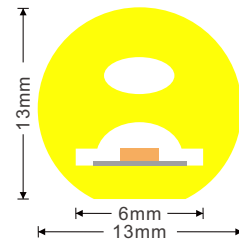

Features :

- 180D bending design
- Super bright, dot-free illumination
- Silicone tube sleeved, IP65 water-proof

Parameters :

ModelNo.	Voltage	Power	LEDType	LEDQty	CCT	Ra	Cutting Unit
NQX13AA	DC12V	8W/m	SMD2835	120LEDs/m	2700-6500K	>80	25mm
NQX13AC	DC24V	8W/m	SMD2835	120LEDs/m	2700-6500K	>80	50mm