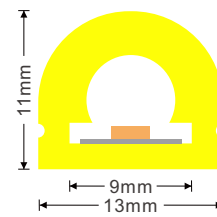

Features :

- 180D bending design
- Super bright, dot-free illumination
- Silicone tube sleeved, IP65 water-proof
- Millions of color options by working with controller.

Parameters :

ModelNo.	Voltage	Power	LEDType	LEDQty	CCT	Ra	Cutting Unit
NQX1311AA	DC12V	9.6W/m	SMD2835	120LEDs/m	2700-6500K	>80	25mm
NQX1311AC	DC24V	9.6W/m	SMD2835	120LEDs/m	2700-6500K	>80	50mm
NAQ1311AA/C	DC12/24V	12W/m	SMD5050	84LEDs/m	RGB	N/A	71.4mm