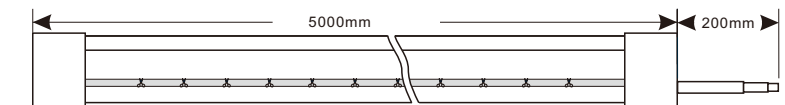

Features :

- Side bending design
- Super bright, dot-free illumination
- Silicone tube sleeved, IP65 water-proof
- Millions of color options by working with controller.