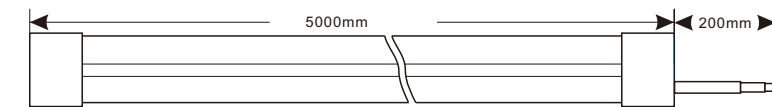

Neon LED Strip

Top view neon

Product : NQX0606TA

Features :

- Top bending design
- Super bright, dot-free illumination
- Silicone tube sleeved, IP65 water-proof

Product : NQX1010TA-A

Features :

- Top bending design
- Super bright, dot-free illumination
- Silicone tube sleeved, IP65 water-proof