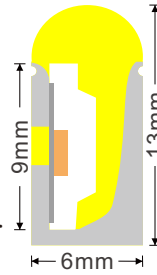

Features :

- Side bending design
- Super bright, dot-free illumination
- Silicone tube sleeved, IP65 water-proof
- Millions of color options by working with controller.

Parameters :

ModelNo.	Voltage	Power	LEDType	LEDQty	CCT	Ra	Cutting Unit
NQX0613SA	DC12V	9.6W/m	SMD2835	120LEDs/m	2700-6500K	>80	25mm
NQX0613SC	DC24V	9.6W/m	SMD2835	120LEDs/m	2700-6500K	>80	50mm
NAQ0613SA/C	DC12/24V	12W/m	SMD5050	84LEDs/m	RGB	N/A	71.4mm