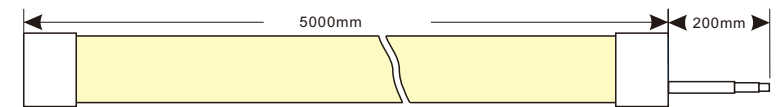

Features :

360D bending design
Super bright, dot-free illumination
Silicone tube sleeved, IP65 water-proof
Millions of color options by working with controller.