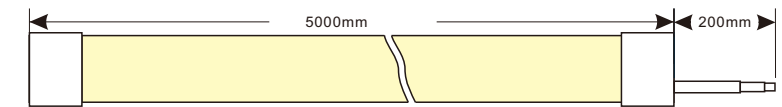

Features :

360D bending design
Super bright, dot-free illumination
Silicone tube sleeved, IP65 water-proof

Parameters :

ModelNo.	Voltage	Power	LEDType	LEDQty	CCT	Ra	CuttingUnit
NQX15RA	DC12V	12W/m	SMD2835	240LEDs/m	2700-6500K	>80	25mm
NQX15RC	DC24V	12W/m	SMD2835	240LEDs/m	2700-6500K	>80	50mm