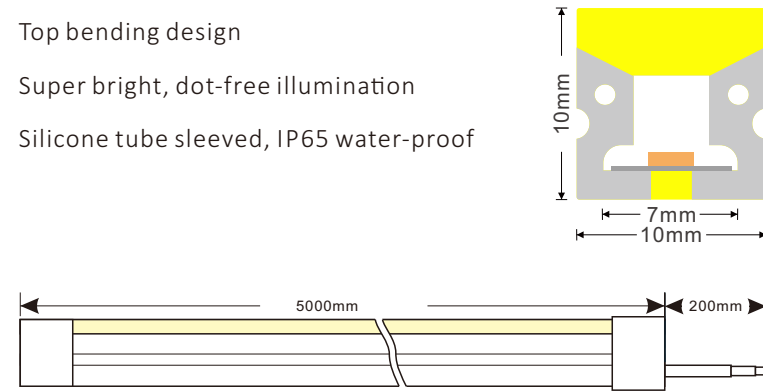

Product : NQX1010TA-B

Features :

- Top bending design
- Super bright, dot-free illumination
- Silicone tube sleeved, IP65 water-proof

Parameters :

ModelNo.	Voltage	Power	LEDType	LEDQty	CCT	Ra	Cutting Unit
NQX1010TA-B	DC12V	8W/m	SMD2835	120LEDs/m	2700-6500K	>80	25mm
NQX1010TC-B	DC24V	8W/m	SMD2835	120LEDs/m	2700-6500K	>80	50mm