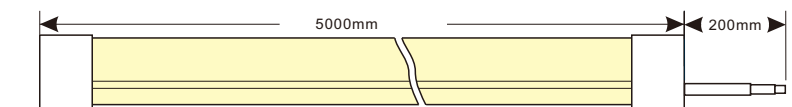

Neon LED Strip

180D/360D view neon

Product : NQX1010AA

Features :

- 180D bending design
- Super bright, dot-free illumination
- Silicone tube sleeved, IP65 water-proof

Parameters :

ModelNo.	Voltage	Power	LEDType	LEDQty	CCT	Ra	Cutting Unit
NQX1010AA	DC12V	8W/m	SMD2835	120LEDs/m	2700-6500K	>80	25mm
NQX1010AC	DC24V	8W/m	SMD2835	120LEDs/m	2700-6500K	>80	50mm