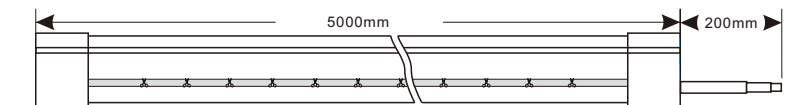

Features :

- Side bending design
- Super bright, dot-free illumination
- Silicone tube sleeved, IP65 water-proof
- Millions of color options by working with controller.