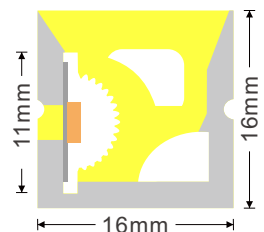

Features :

- Side bending design
- Super bright, dot-free illumination
- Silicone tube sleeved, IP65 water-proof
- Millions of color options by working with controller.